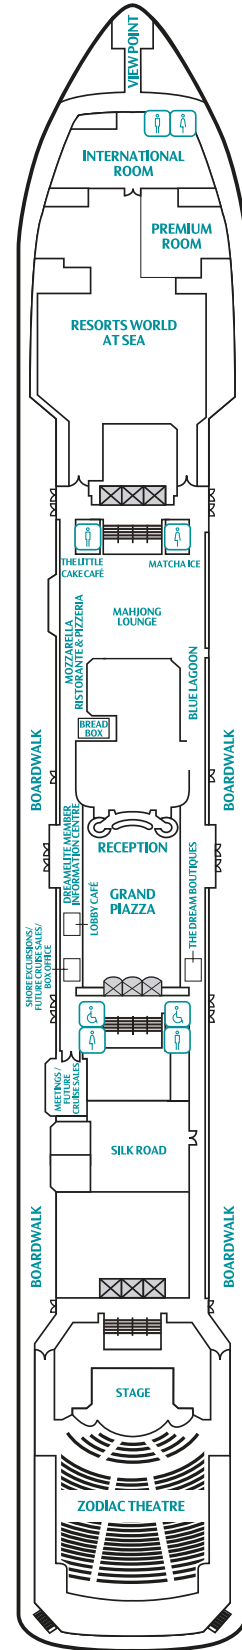

- Balcony Stateroom
- Oceanview Stateroom
- Interior Stateroom
- Interior Stateroom (Accessible)

- Up to two persons occupancy available
- Third person occupancy available
- Up to four persons occupancy available
- Connecting stateroom