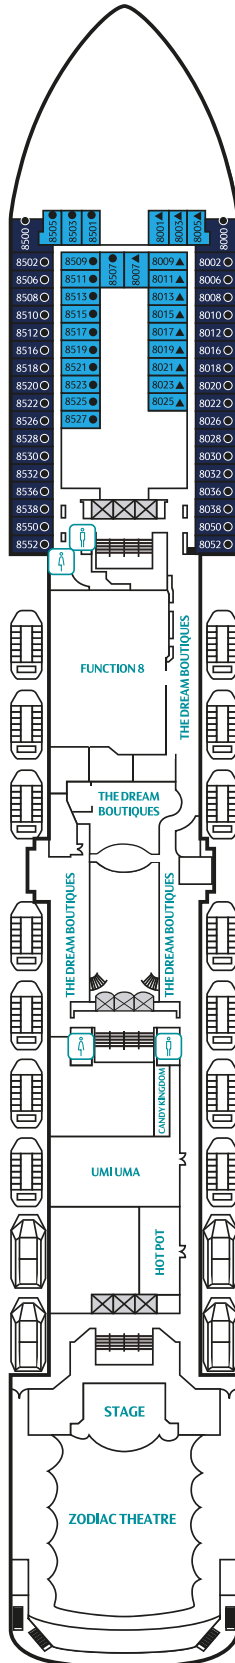

- Balcony Stateroom
- Oceanview Stateroom
- Interior Stateroom
- Interior Stateroom (Accessible)

- Up to two persons occupancy available
- Third person occupancy available
- Up to four persons occupancy available
- Connecting stateroom