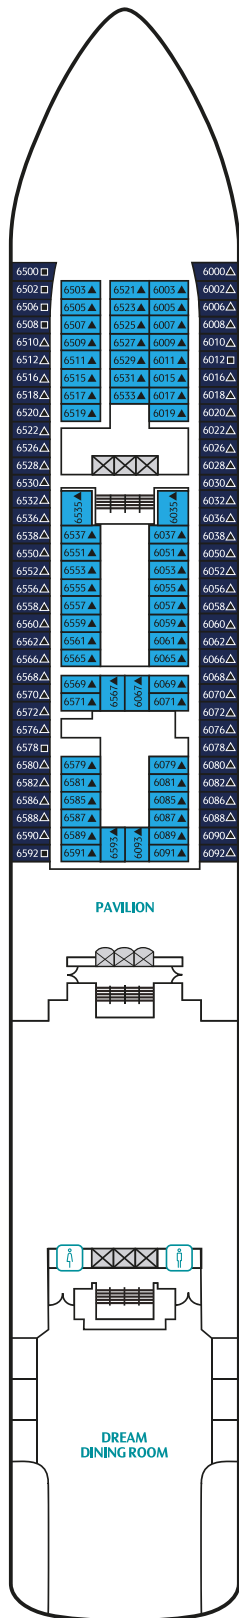

DECK 9
Suites, Balcony Staterooms &
Interior Staterooms

DECK 6
Restaurants, Oceanview &
Interior Staterooms