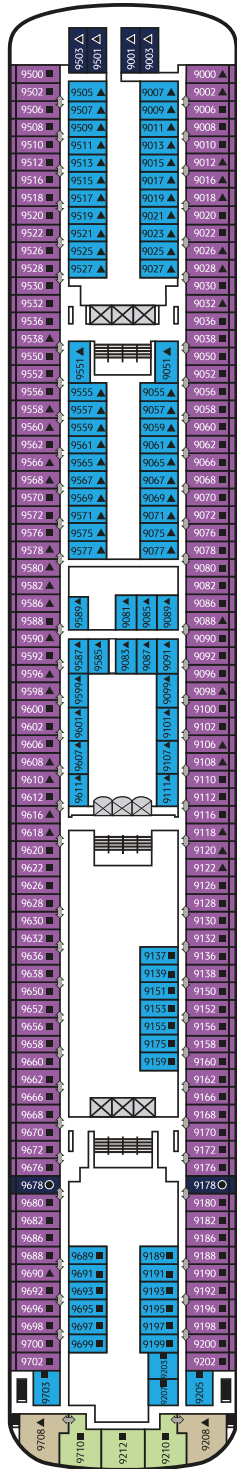

- Balcony Stateroom
- Oceanview Stateroom
- Interior Stateroom
- Interior Stateroom (Accessible)

- Up to two persons occupancy available
- Third person occupancy available
- Up to four persons occupancy available
- Connecting stateroom