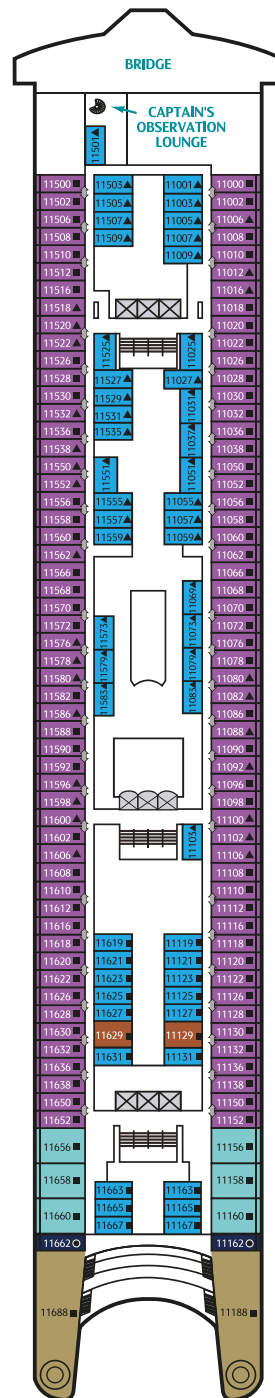

Explorer Dream Deck Plans

CATEGORIES

- Palace Villa
- Palace Penthouse
- Palace Deluxe Suite
- Palace Suite

DECK 13

Sports Facilities, Restaurant and Bar

DECK 12

Water Activities,
Spa, Gym, Salon, Lounge, Esc
EXPERIENCE LAB, The Zone

DECK 11

The Palace, Suites, Balcony Staterooms
& Interior Staterooms

DECK 10

The Palace, Genting Club, Suites,
Balcony Staterooms &
Interior Staterooms