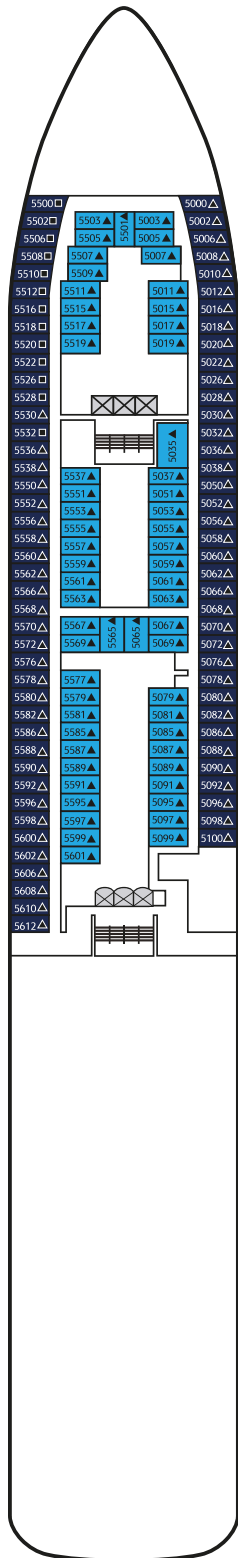

DECK 8
Restaurants, Retail Boutiques,
Oceanview & Interior Staterooms

DECK 5
Oceanview &
Interior Staterooms