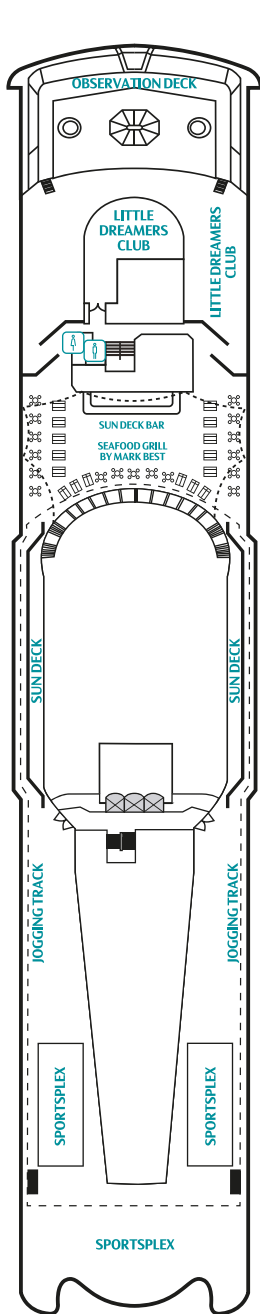

Explorer Dream Deck Plans

CATEGORIES

- Palace Villa
- Palace Penthouse
- Palace Deluxe Suite
- Palace Suite

DECK 13

Sports Facilities, Restaurant and Bar

DECK 12

Water Activities,
Spa, Gym, Salon, Lounge, Esc
EXPERIENCE LAB, The Zone

DECK 11

The Palace, Suites, Balcony Staterooms
& Interior Staterooms

DECK 10

The Palace, Genting Club, Suites,
Balcony Staterooms &
Interior Staterooms