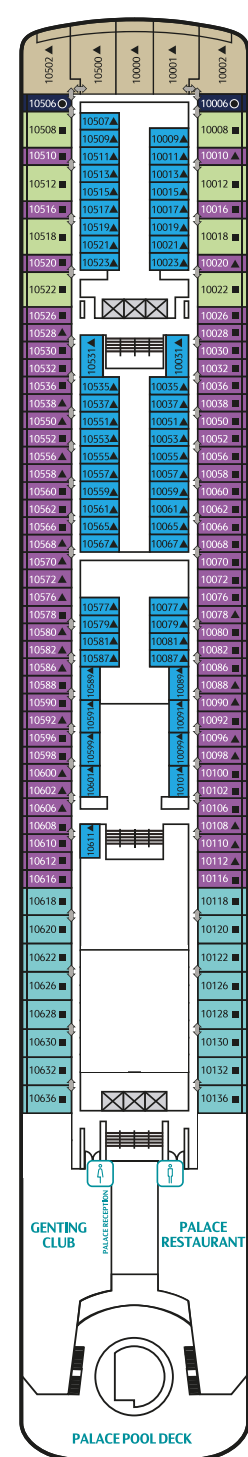

Explorer Dream Deck Plans

CATEGORIES

- Palace Villa
- Palace Penthouse
- Palace Deluxe Suite
- Palace Suite

DECK 13

Sports Facilities, Restaurant and Bar

DECK 12

Water Activities,
Spa, Gym, Salon, Lounge, Esc
EXPERIENCE LAB, The Zone

DECK 11

The Palace, Suites, Balcony Staterooms
& Interior Staterooms

DECK 10

The Palace, Genting Club, Suites,
Balcony Staterooms &
Interior Staterooms