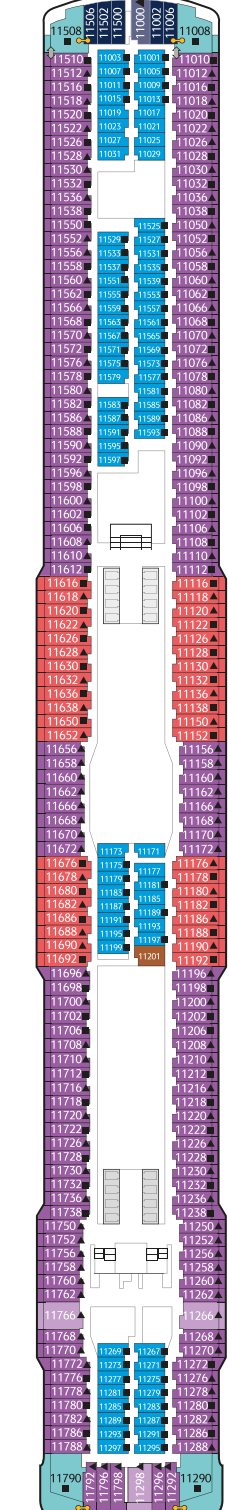

- Balcony Deluxe Stateroom
- Balcony Deluxe Stateroom (Accessible)
- Balcony Stateroom
- Balcony Stateroom (Accessible)

- Oceanview Stateroom
- Oceanview Stateroom (Accessible)
- Interior Stateroom
- Interior Stateroom (Accessible)

- ▲ Third person occupancy available
- Up to four persons occupancy available
- ↕ Connecting stateroom
- 🔑 Adjoining Stateroom

DECK 13

Suites, Balcony Deluxe, Balcony, Oceanview & Interior Staterooms

DECK 12

Suites, Balcony Deluxe, Balcony, Oceanview & Interior Staterooms

DECK 11

Suites, Balcony Deluxe, Balcony, Oceanview & Interior Staterooms

DECK 10

Suites, Balcony Deluxe, Balcony, Oceanview & Interior Staterooms

DECK 9

Suites, Balcony Deluxe, Balcony, Oceanview & Interior Staterooms, Helipad