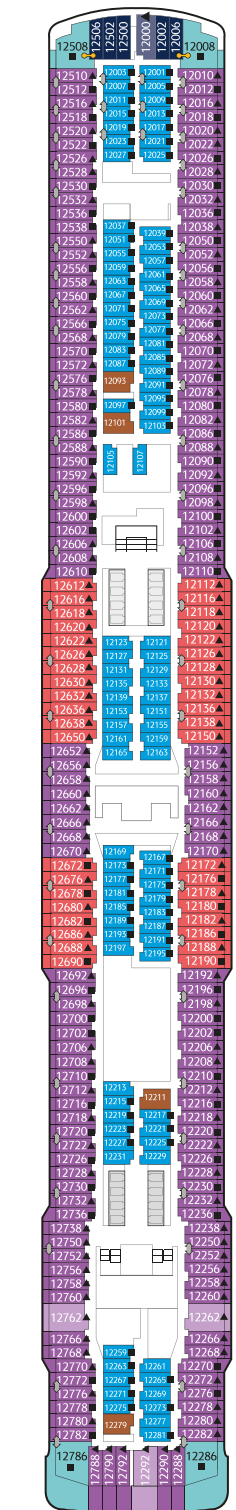

- Balcony Deluxe Stateroom
- Balcony Deluxe Stateroom (Accessible)
- Balcony Stateroom
- Balcony Stateroom (Accessible)

- Oceanview Stateroom
- Oceanview Stateroom (Accessible)
- Interior Stateroom
- Interior Stateroom (Accessible)

- ▲ Third person occupancy available
- Up to four persons occupancy available
- ↕ Connecting stateroom
- 🔑 Adjoining Stateroom

DECK 13

Suites, Balcony Deluxe, Balcony, Oceanview & Interior Staterooms

DECK 12

Suites, Balcony Deluxe, Balcony, Oceanview & Interior Staterooms

DECK 11

Suites, Balcony Deluxe, Balcony, Oceanview & Interior Staterooms

DECK 10

Suites, Balcony Deluxe, Balcony, Oceanview & Interior Staterooms

DECK 9

Suites, Balcony Deluxe, Balcony, Oceanview & Interior Staterooms, Helipad