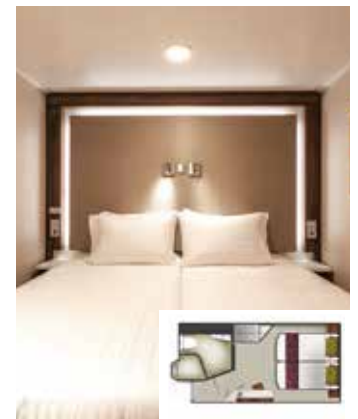

From 16 sq.m
Max Occupancy 2 – 4
Deck 5/9/10/11/12/13
2 Single Beds + 2 Single Sofa Beds/
1 Single Sofa Bed