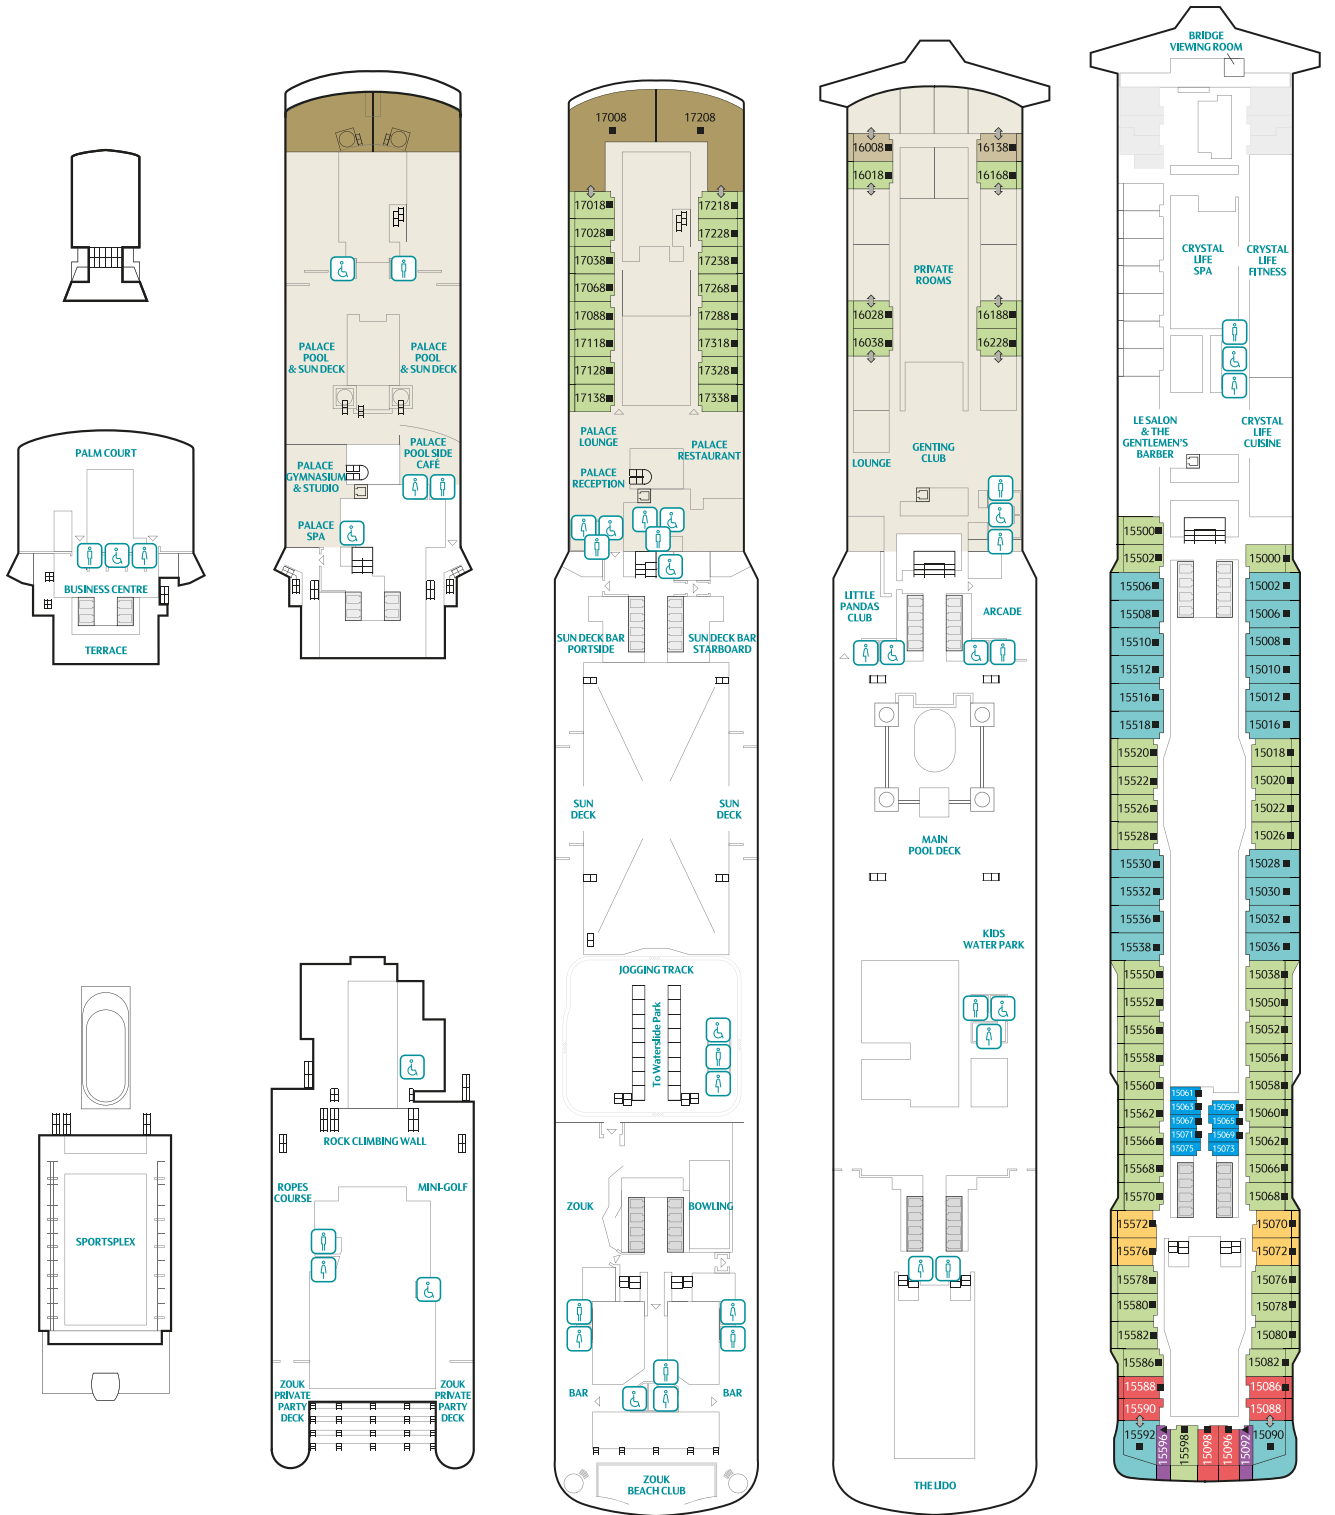

Genting Dream Deck Plans

CATEGORIES

- Palace Villa
- Palace Penthouse
- Palace Deluxe Suite
- Palace Suite
- Palace Suite (Accessible)

DECK 19

Lounge, Business Centre & SportsPlex

DECK 18

The Palace, Ropes Course, Mini-Golf, Rock Climbing Wall & Zouk Private Party Deck

DECK 17

The Palace, Suites, Zouk & Zouk Beach Club

DECK 16

Genting Club, Suites, Entertainment Venues, Water Activities & Restaurant

DECK 15

Western Spa, Fitness Centre, Suites, Balcony Deluxe, Balcony & Interior Staterooms