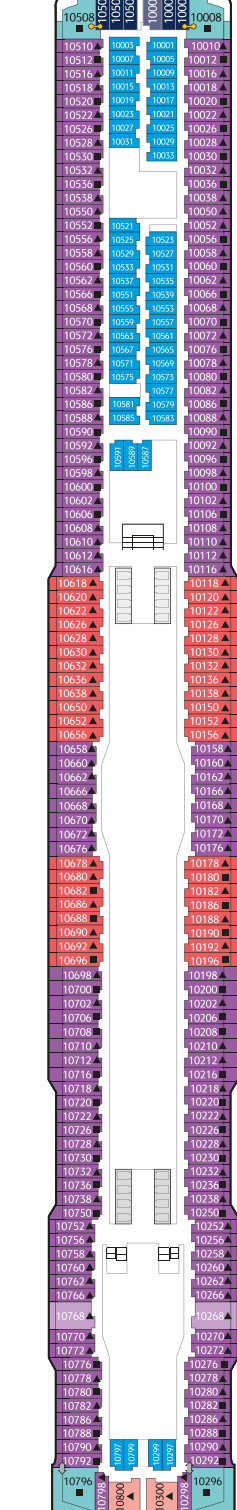

- Balcony Deluxe Stateroom
- Balcony Deluxe Stateroom (Accessible)
- Balcony Stateroom
- Balcony Stateroom (Accessible)

- Oceanview Stateroom
- Oceanview Stateroom (Accessible)
- Interior Stateroom
- Interior Stateroom (Accessible)

- ▲ Third person occupancy available
- Up to four persons occupancy available
- ↕ Connecting stateroom
- 🔑 Adjoining Stateroom

DECK 13

Suites, Balcony Deluxe, Balcony, Oceanview & Interior Staterooms

DECK 12

Suites, Balcony Deluxe, Balcony, Oceanview & Interior Staterooms

DECK 11

Suites, Balcony Deluxe, Balcony, Oceanview & Interior Staterooms

DECK 10

Suites, Balcony Deluxe, Balcony, Oceanview & Interior Staterooms

DECK 9

Suites, Balcony Deluxe, Balcony, Oceanview & Interior Staterooms, Helipad