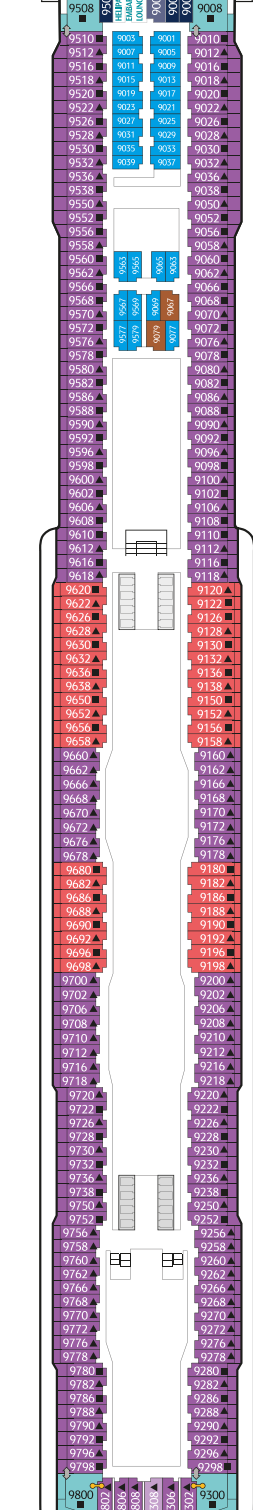

- Balcony Deluxe Stateroom
- Balcony Deluxe Stateroom (Accessible)
- Balcony Stateroom
- Balcony Stateroom (Accessible)

- Oceanview Stateroom
- Oceanview Stateroom (Accessible)
- Interior Stateroom
- Interior Stateroom (Accessible)

- ▲ Third person occupancy available
- Up to four persons occupancy available
- ↕ Connecting stateroom
- 🔑 Adjoining Stateroom

DECK 13

Suites, Balcony Deluxe, Balcony, Oceanview & Interior Staterooms

DECK 12

Suites, Balcony Deluxe, Balcony, Oceanview & Interior Staterooms

DECK 11

Suites, Balcony Deluxe, Balcony, Oceanview & Interior Staterooms

DECK 10

Suites, Balcony Deluxe, Balcony, Oceanview & Interior Staterooms

DECK 9

Suites, Balcony Deluxe, Balcony, Oceanview & Interior Staterooms, Helipad