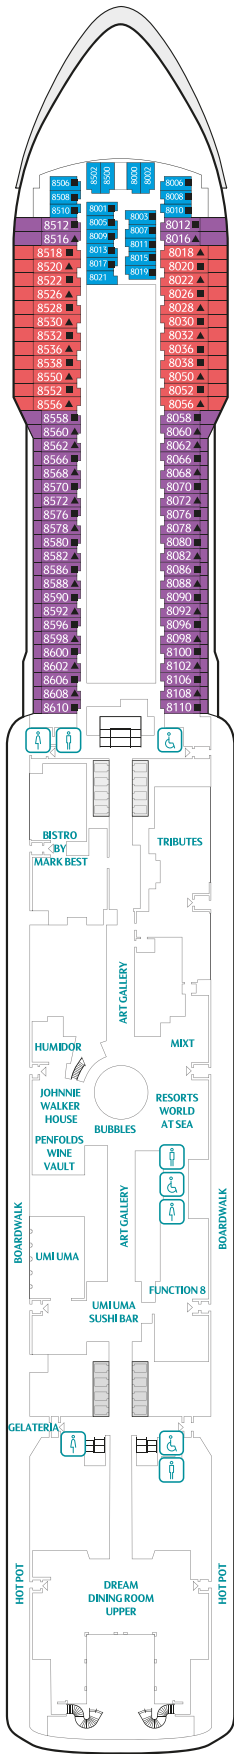

DECK 8

Restaurants, Bars, Lounges & Multi-purpose Venue, Balcony Deluxe, Balcony & Interior Staterooms