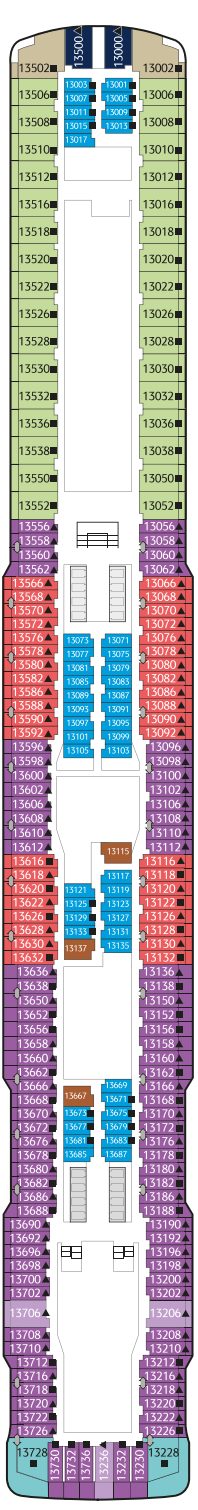

- Balcony Deluxe Stateroom
- Balcony Deluxe Stateroom (Accessible)
- Balcony Stateroom
- Balcony Stateroom (Accessible)

- Oceanview Stateroom
- Oceanview Stateroom (Accessible)
- Interior Stateroom
- Interior Stateroom (Accessible)

- ▲ Third person occupancy available
- Up to four persons occupancy available
- ↕ Connecting stateroom
- 🔑 Adjoining Stateroom

DECK 13

Suites, Balcony Deluxe, Balcony, Oceanview & Interior Staterooms

DECK 12

Suites, Balcony Deluxe, Balcony, Oceanview & Interior Staterooms

DECK 11

Suites, Balcony Deluxe, Balcony, Oceanview & Interior Staterooms

DECK 10

Suites, Balcony Deluxe, Balcony, Oceanview & Interior Staterooms

DECK 9

Suites, Balcony Deluxe, Balcony, Oceanview & Interior Staterooms, Helipad