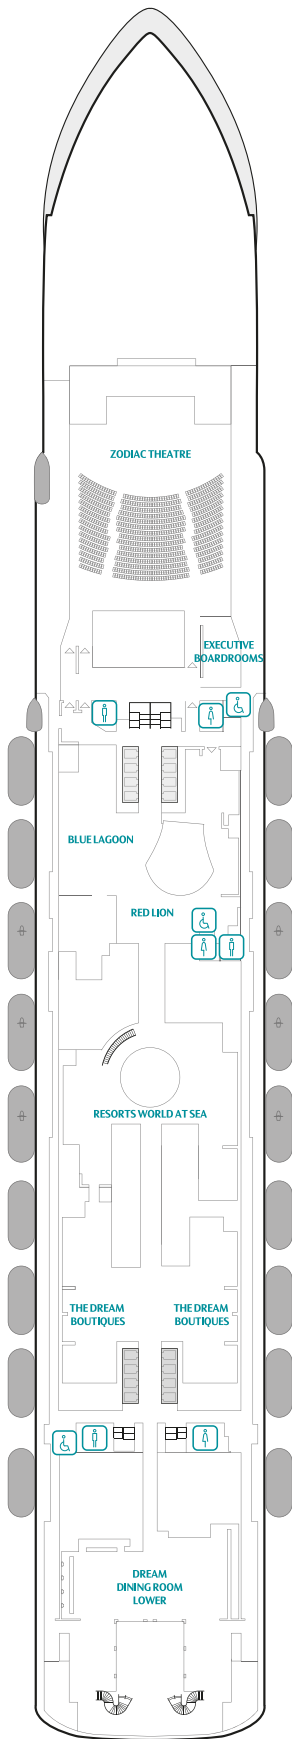

DECK 7

Main Theatre, Executive Boardrooms, Restaurants, Retail Venues & Entertainment Venues