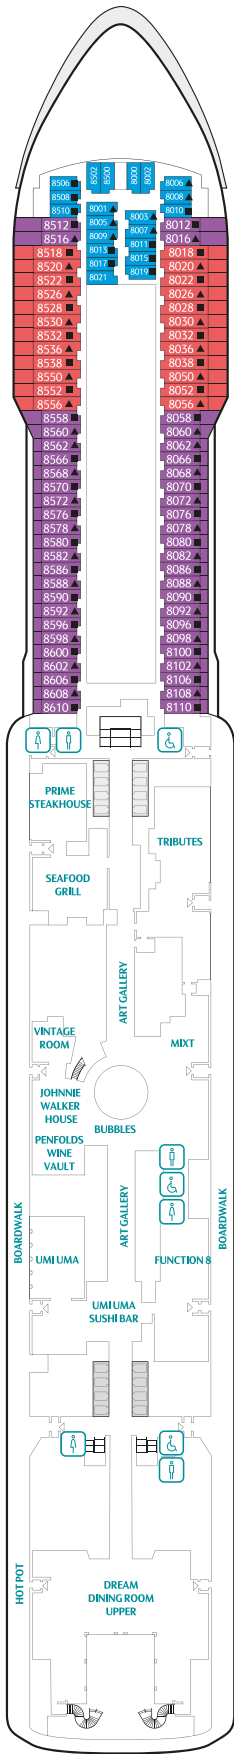

DECK 8

Restaurants, Bars, Lounges & Multi-purpose Venues, Balcony Deluxe, Balcony & Interior Staterooms