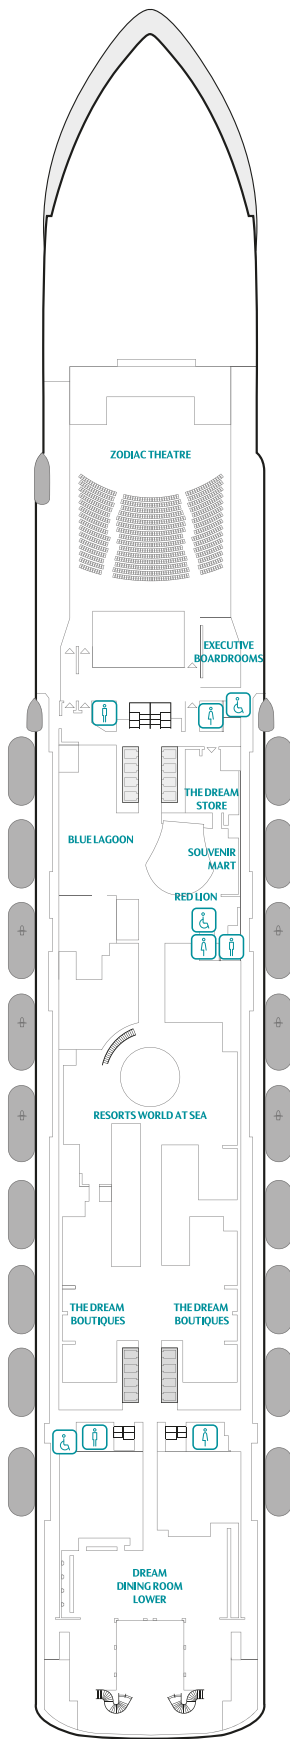

DECK 7

Main Theatre, Executive Boardrooms, Restaurants & Retail Venues