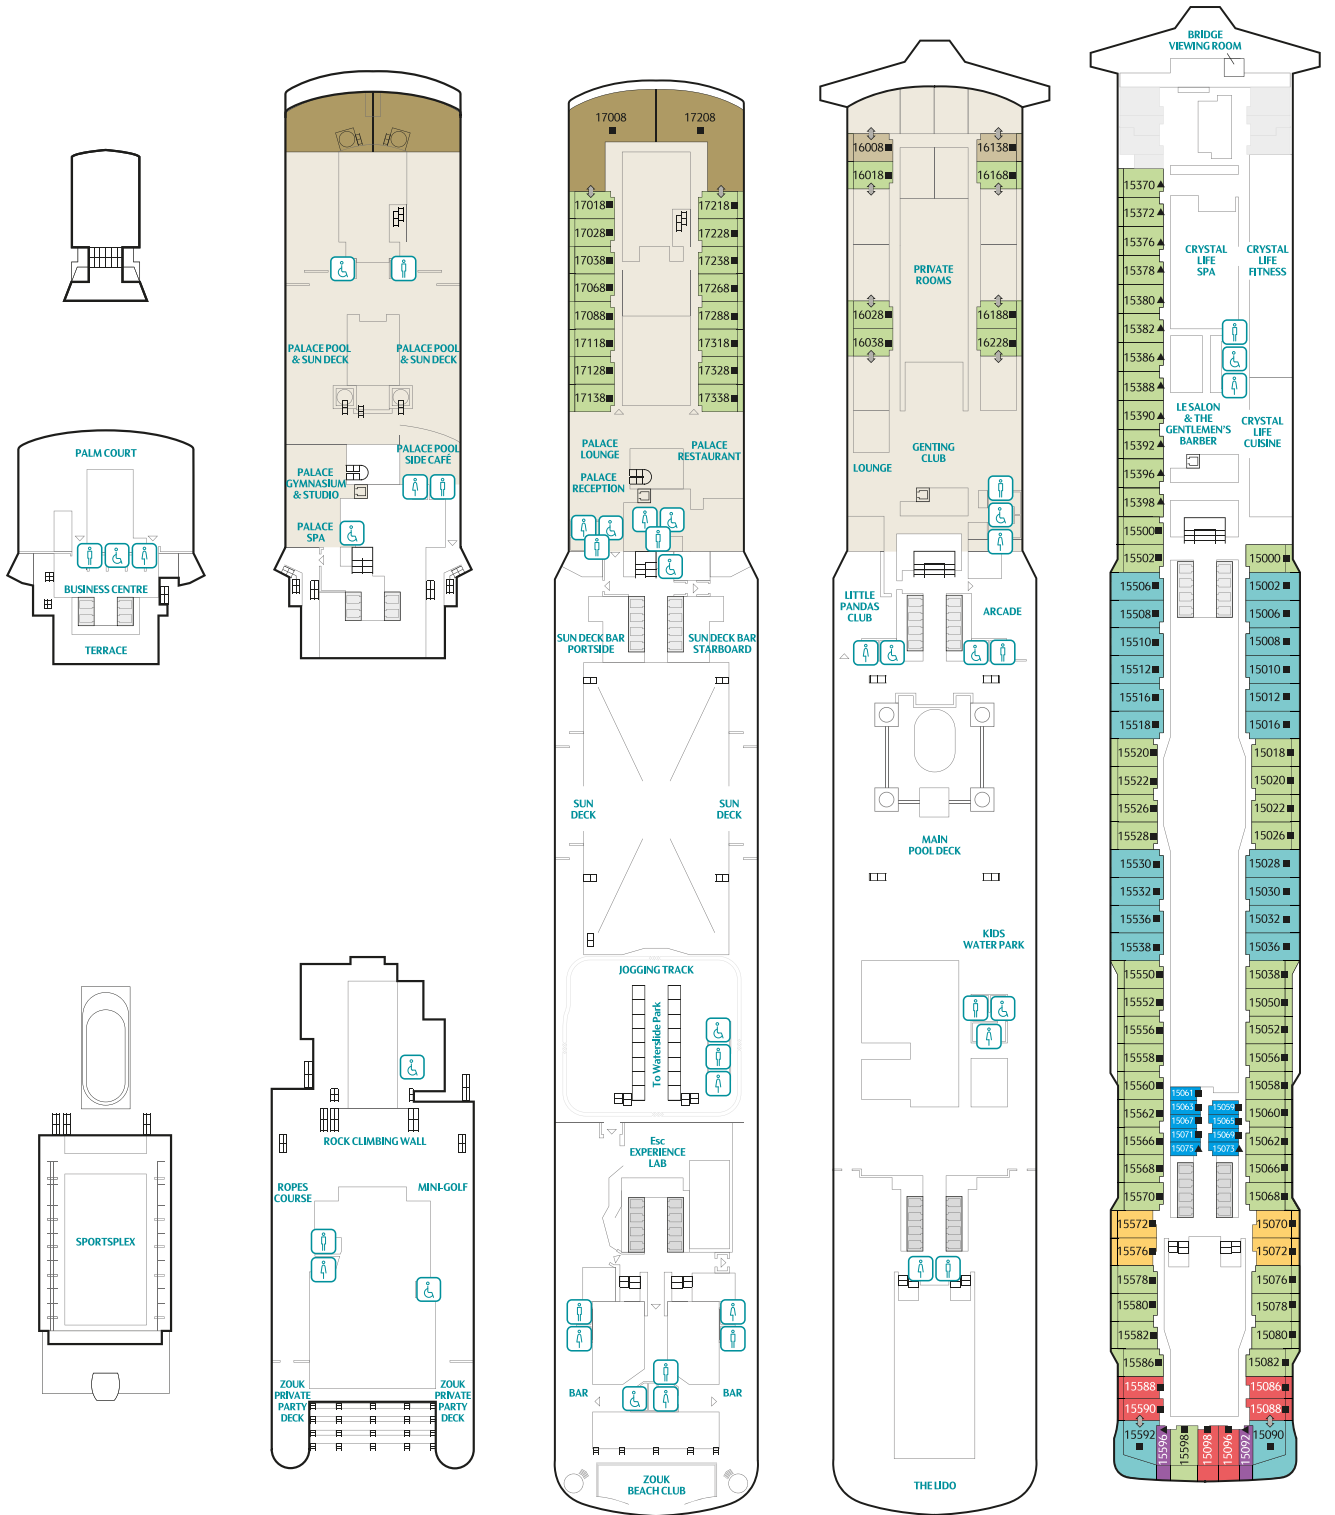

World Dream Deck Plans

CATEGORIES

- Palace Villa
- Palace Penthouse
- Palace Deluxe Suite
- Palace Suite
- Palace Suite (Accessible)

DECK 19

Lounge, Business Centre & SportsPlex

DECK 18

The Palace, Ropes Course, Mini-Golf & Rock Climbing Wall

DECK 17

The Palace, Suites, Esc EXPERIENCE LAB & Zouk Beach Club

DECK 16

Genting Club, Suites, Entertainment Venues, Water Activities & Restaurant

DECK 15

Western Spa, Fitness Centre, Suites, Balcony Deluxe, Balcony & Interior Staterooms