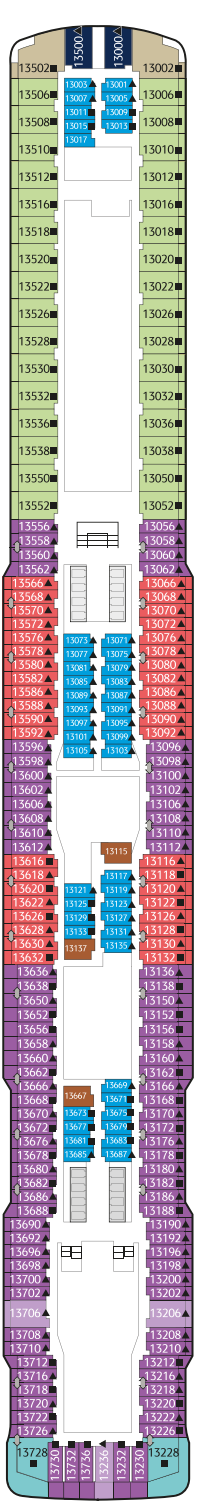

- Balcony Deluxe Stateroom
- Balcony Deluxe Stateroom (Accessible)
- Balcony Stateroom
- Balcony Stateroom (Accessible)

- Oceanview Stateroom
- Oceanview Stateroom (Accessible)
- Interior Stateroom
- Interior Stateroom (Accessible)

- ▲ Third person occupancy available
- Up to four persons occupancy available
- ↕ Connecting stateroom
- 🔗 Adjoining Stateroom

DECK 13

Suites, Balcony Deluxe, Balcony, Oceanview & Interior Staterooms

DECK 12

Suites, Balcony Deluxe, Balcony, Oceanview & Interior Staterooms

DECK 11

Suites, Balcony Deluxe, Balcony, Oceanview & Interior Staterooms

DECK 10

Suites, Balcony Deluxe, Balcony, Oceanview & Interior Staterooms

DECK 9

Suites, Balcony Deluxe, Balcony, Oceanview & Interior Staterooms, Helipad