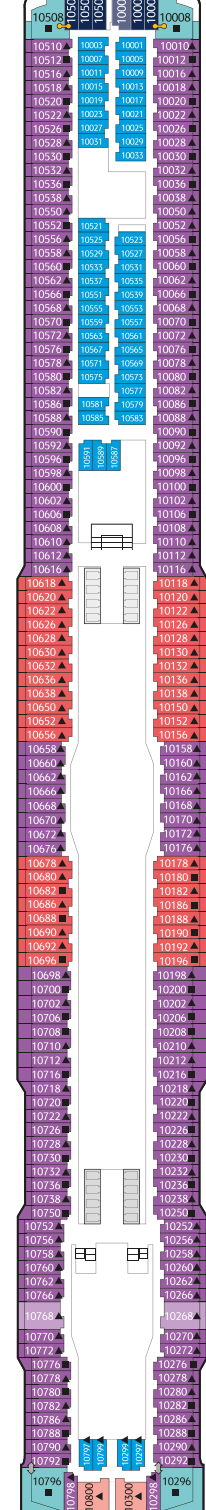

- Balcony Deluxe Stateroom
- Balcony Deluxe Stateroom (Accessible)
- Balcony Stateroom
- Balcony Stateroom (Accessible)

- Oceanview Stateroom
- Oceanview Stateroom (Accessible)
- Interior Stateroom
- Interior Stateroom (Accessible)

- ▲ Third person occupancy available
- Up to four persons occupancy available
- ↕ Connecting stateroom
- 🔗 Adjoining Stateroom

DECK 13

Suites, Balcony Deluxe, Balcony, Oceanview & Interior Staterooms

DECK 12

Suites, Balcony Deluxe, Balcony, Oceanview & Interior Staterooms

DECK 11

Suites, Balcony Deluxe, Balcony, Oceanview & Interior Staterooms

DECK 10

Suites, Balcony Deluxe, Balcony, Oceanview & Interior Staterooms

DECK 9

Suites, Balcony Deluxe, Balcony, Oceanview & Interior Staterooms, Helipad