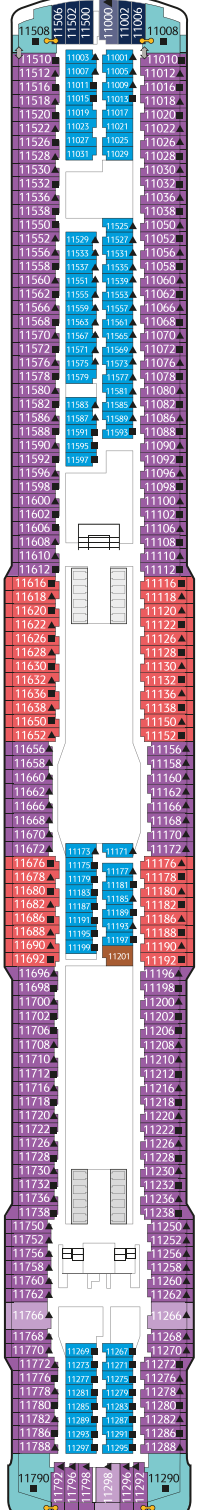

- Balcony Deluxe Stateroom
- Balcony Deluxe Stateroom (Accessible)
- Balcony Stateroom
- Balcony Stateroom (Accessible)

- Oceanview Stateroom
- Oceanview Stateroom (Accessible)
- Interior Stateroom
- Interior Stateroom (Accessible)

- ▲ Third person occupancy available
- Up to four persons occupancy available
- ↕ Connecting stateroom
- 🔗 Adjoining Stateroom

DECK 13

Suites, Balcony Deluxe, Balcony, Oceanview & Interior Staterooms

DECK 12

Suites, Balcony Deluxe, Balcony, Oceanview & Interior Staterooms

DECK 11

Suites, Balcony Deluxe, Balcony, Oceanview & Interior Staterooms

DECK 10

Suites, Balcony Deluxe, Balcony, Oceanview & Interior Staterooms

DECK 9

Suites, Balcony Deluxe, Balcony, Oceanview & Interior Staterooms, Helipad