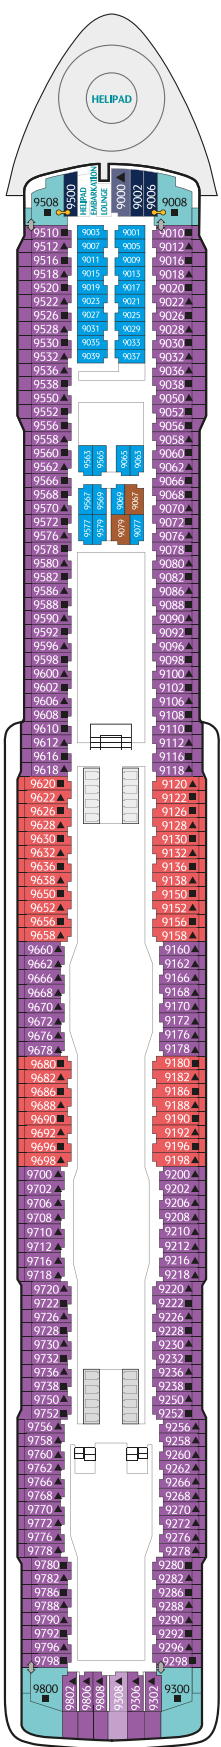

- Balcony Deluxe Stateroom
- Balcony Deluxe Stateroom (Accessible)
- Balcony Stateroom
- Balcony Stateroom (Accessible)

- Oceanview Stateroom
- Oceanview Stateroom (Accessible)
- Interior Stateroom
- Interior Stateroom (Accessible)

- ▲ Third person occupancy available
- Up to four persons occupancy available
- ↕ Connecting stateroom
- 🔗 Adjoining Stateroom

DECK 13

Suites, Balcony Deluxe, Balcony, Oceanview & Interior Staterooms

DECK 12

Suites, Balcony Deluxe, Balcony, Oceanview & Interior Staterooms

DECK 11

Suites, Balcony Deluxe, Balcony, Oceanview & Interior Staterooms

DECK 10

Suites, Balcony Deluxe, Balcony, Oceanview & Interior Staterooms

DECK 9

Suites, Balcony Deluxe, Balcony, Oceanview & Interior Staterooms, Helipad