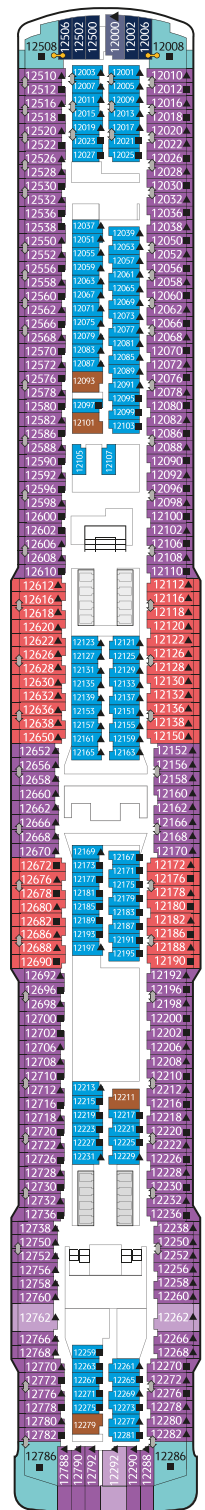

- Balcony Deluxe Stateroom
- Balcony Deluxe Stateroom (Accessible)
- Balcony Stateroom
- Balcony Stateroom (Accessible)

- Oceanview Stateroom
- Oceanview Stateroom (Accessible)
- Interior Stateroom
- Interior Stateroom (Accessible)

- ▲ Third person occupancy available
- Up to four persons occupancy available
- ↕ Connecting stateroom
- 🔗 Adjoining Stateroom

DECK 13

Suites, Balcony Deluxe, Balcony, Oceanview & Interior Staterooms

DECK 12

Suites, Balcony Deluxe, Balcony, Oceanview & Interior Staterooms

DECK 11

Suites, Balcony Deluxe, Balcony, Oceanview & Interior Staterooms

DECK 10

Suites, Balcony Deluxe, Balcony, Oceanview & Interior Staterooms

DECK 9

Suites, Balcony Deluxe, Balcony, Oceanview & Interior Staterooms, Helipad